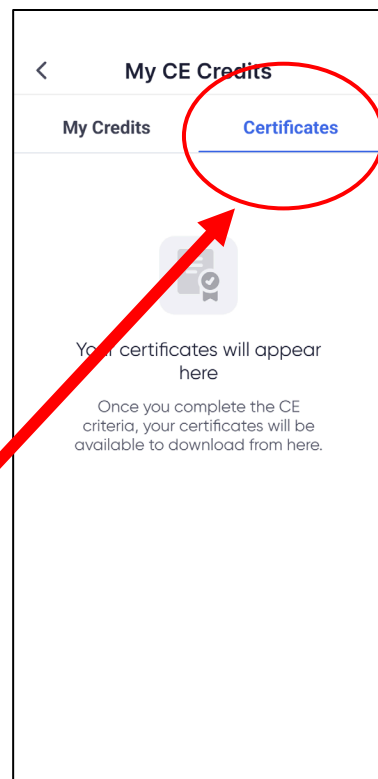

Download Your CE Certificates

Before you lose access on June 26!

Self-study certificates: You must write in the date you viewed the recording for the certificate to be valid. It will be rejected by the Board if the date is not on the certificate.

From a desktop or laptop, log into your profile at Accelevents.com:

OR ... from your profile on the Accelevents app:

Click
MY CE CREDITS

Then click the
CERTIFICATES
tab.