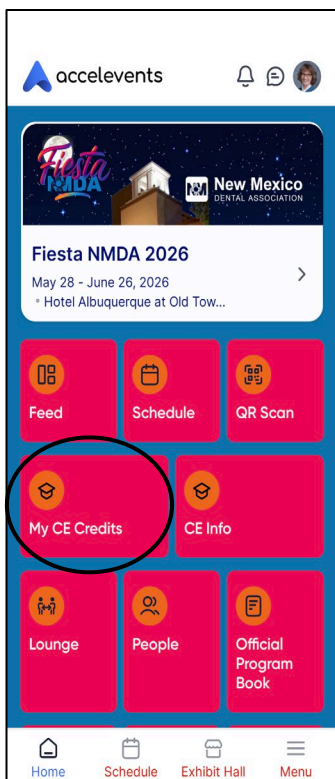

OR ... from your profile on the Accelevents app:

Click
MY CE CREDITS