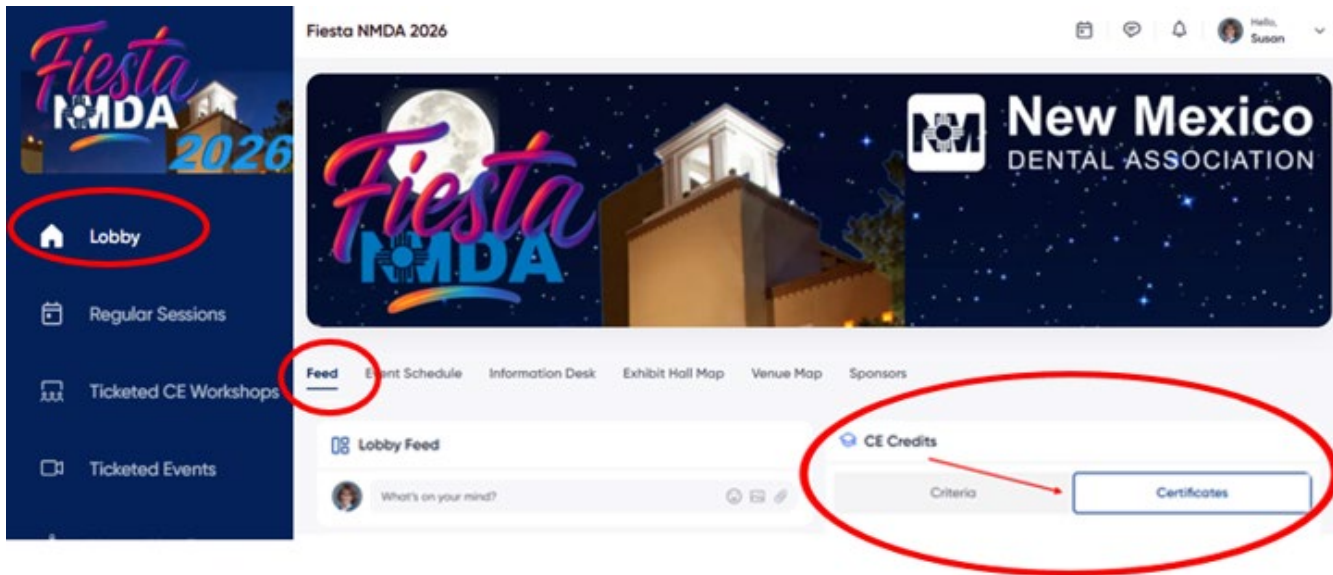

Download Your CE Certificates

Before you lose access on June 26!

Self-study certificates: You must write in the date you viewed the recording for the certificate to be valid. It will be rejected by the Board if the date is not on the certificate.

From a desktop or laptop, log into your profile at Accelevents.com: